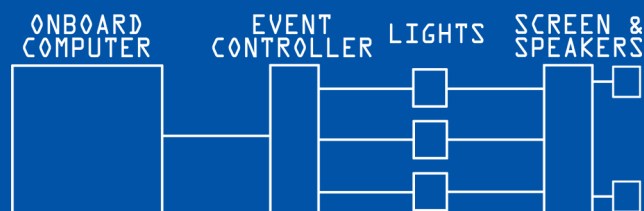

The Illusion ShadowBox

The Future. *Tradeshow Magic.*

Engage. Inform. Sell.

Your tradeshow booth - the window to your company's products or services. Bring in more prospects...engage more customers...stand out from the crowd. The Illusion ShadowBox is the most unique unattended sales tool in your arsenal. Your message, your products, displayed in a way no one else can match.

Find out more at www.IllusionRanch.com

The Illusion ShadowBox

**The most advanced, unique,
attention-grabbing displays
available anywhere, today!**

- All-in-one display set
- Remote or local operation
- Completely automated
- Lightweight, easy to use
- Rugged design
- World-wide power
- A truly robotic display
- Internal light show or product demonstration
- Included poly shipping case
- Single or multiple monitor (video wall) arrays
- Available from 23" to 88"

Take your message to the next level - today.

Boardrooms. Tradeshow booths. Lobbies.
Job fairs. Wherever you communicate.

The **ShadowBox** displays your video message in front, and your products inside...creating a three-dimensional reality, enticing to today's tech-savvy customer base.